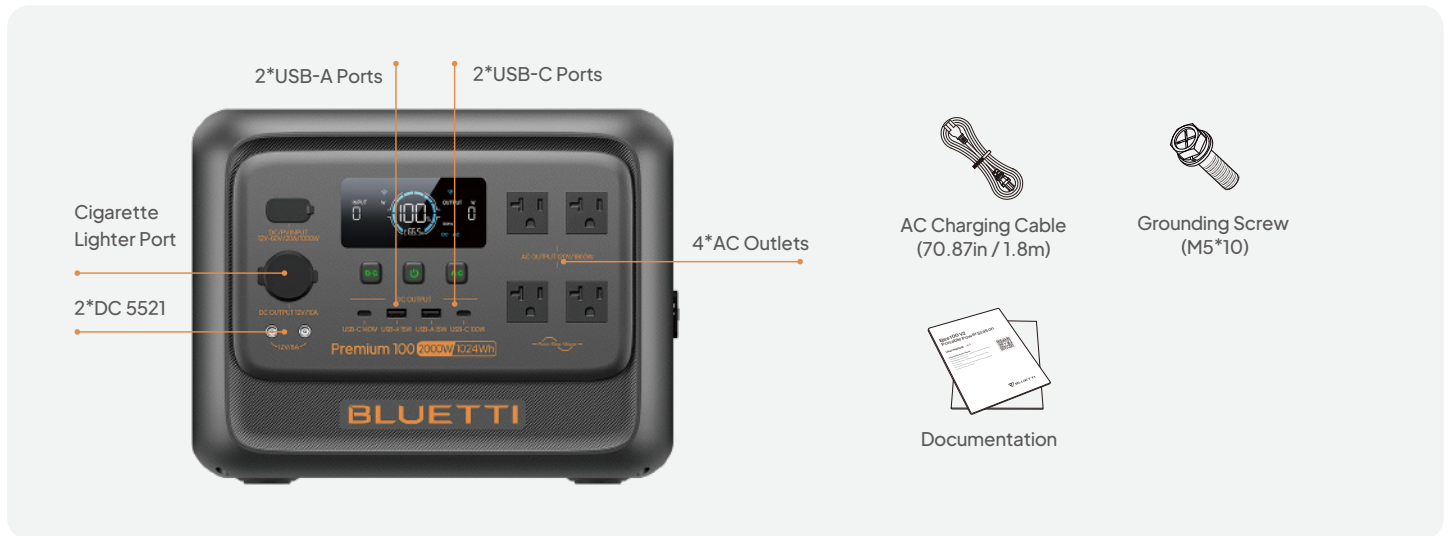

Overview

General

Model	Premium 100 V2
Battery Capacity	1,024Wh (20Ah)
Battery Type	LiFePO₄
Life Cycles	4,000+ Cycles to 80% Original Capacity
Management System	MPPT Controller, BMS, etc.
Charging Temperature	0°C to 40°C (32°F to 104°F)
Discharging Temperature	-20°C to 40°C (-4°F to 104°F)
Connectivity	WiFi & Bluetooth
UPS Switching Time	≤10ms
Weight	11.5kg (25lbs)
Dimensions (L×W×H)	320×215×250mm (12.6×8.5×9.8in)

Input

AC Input (Charging+Bypass)	1,800W Max.
AC Charging	1,200W Max.
Voltage	120VAC
Max. Current	10A
DC Input	1,000W Max., 12V-60V, 20A Max.
AC+DC Charging	1,200W Max.
AC Charging Time	45min to 80%, 70min to 100%
Solor Charging Time	70min to 100%
Charging Options	AC / PV / Car / Generator / AC+PV

Output

AC+DC Output	2,000W Max.
AC Output	1,800W Max.
Voltage	120VAC
Current	15A
Total Outlets	11
AC Outlets	4
DC Outlets	7
DC Output	Cigarette Lighter Port 12V/10A 2×DC5521 Port 12V/5A per port, total 8A Max 2×USB-A 15W Max. 5V/3A per port 1×100W USB-C 5V/3A, 9V/3A, 12V/3A, 15V/3A, 20V/5A 1×140W USB-C 5V/3A, 9V/3A, 15V/3A, 20V/5A, 28V/5A
Surge Power	3,600W
Power lifting Mode	2,700W

Contact Us